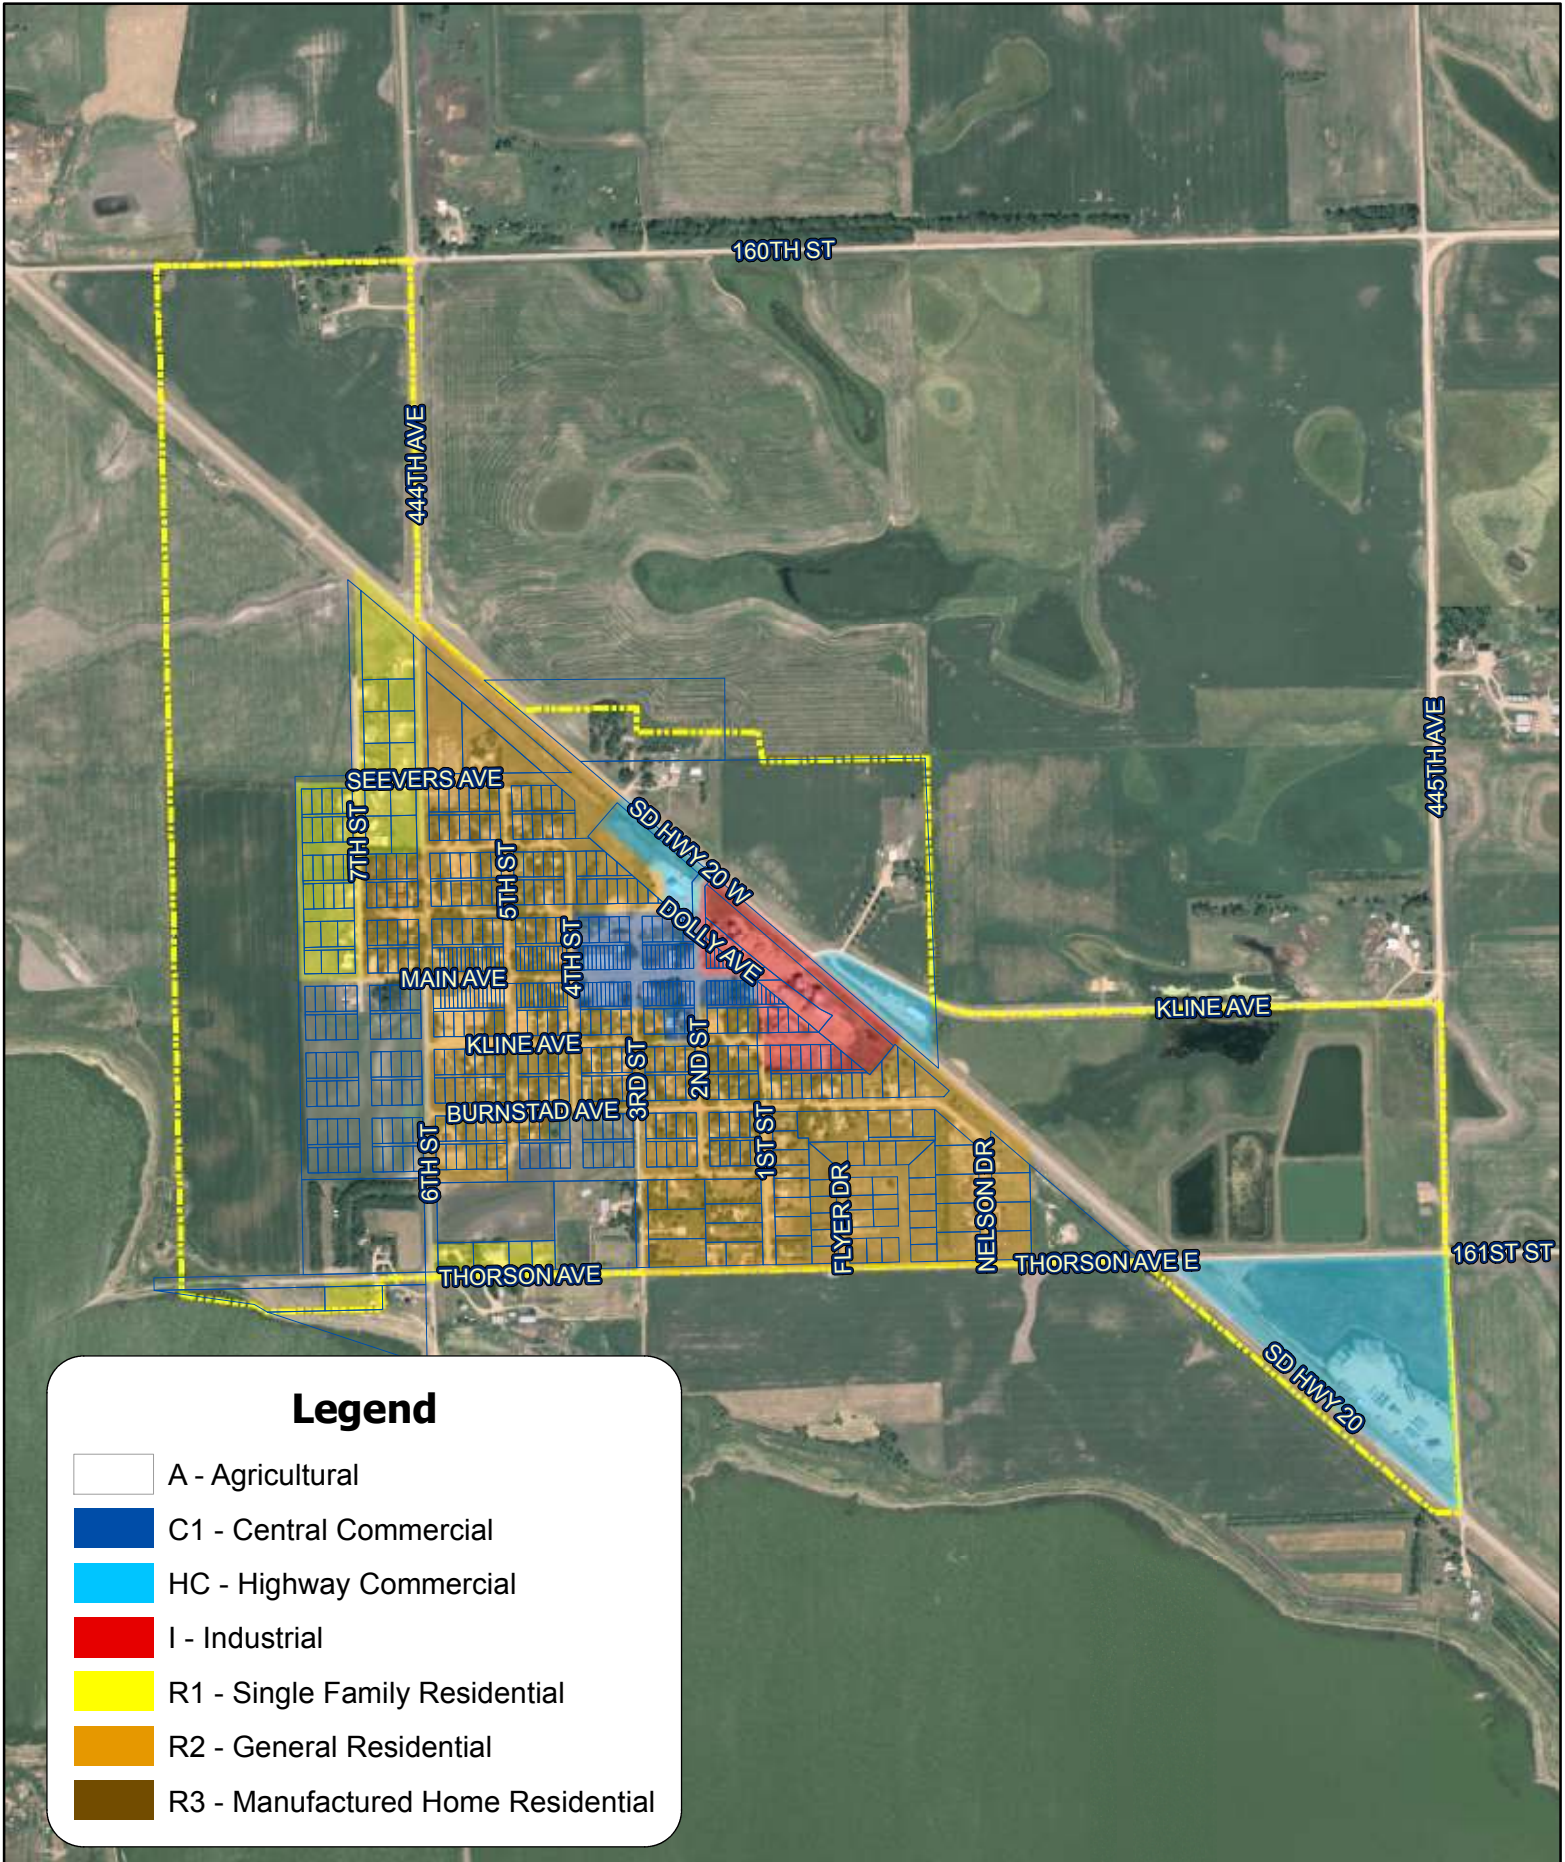

City Of Florence

Proposed Official Zoning Map

Created: November 17, 2009

1 inch = 1,000 feet

Legend

- A - Agricultural
- C1 - Central Commercial
- HC - Highway Commercial
- I - Industrial
- R1 - Single Family Residential
- R2 - General Residential
- R3 - Manufactured Home Residential